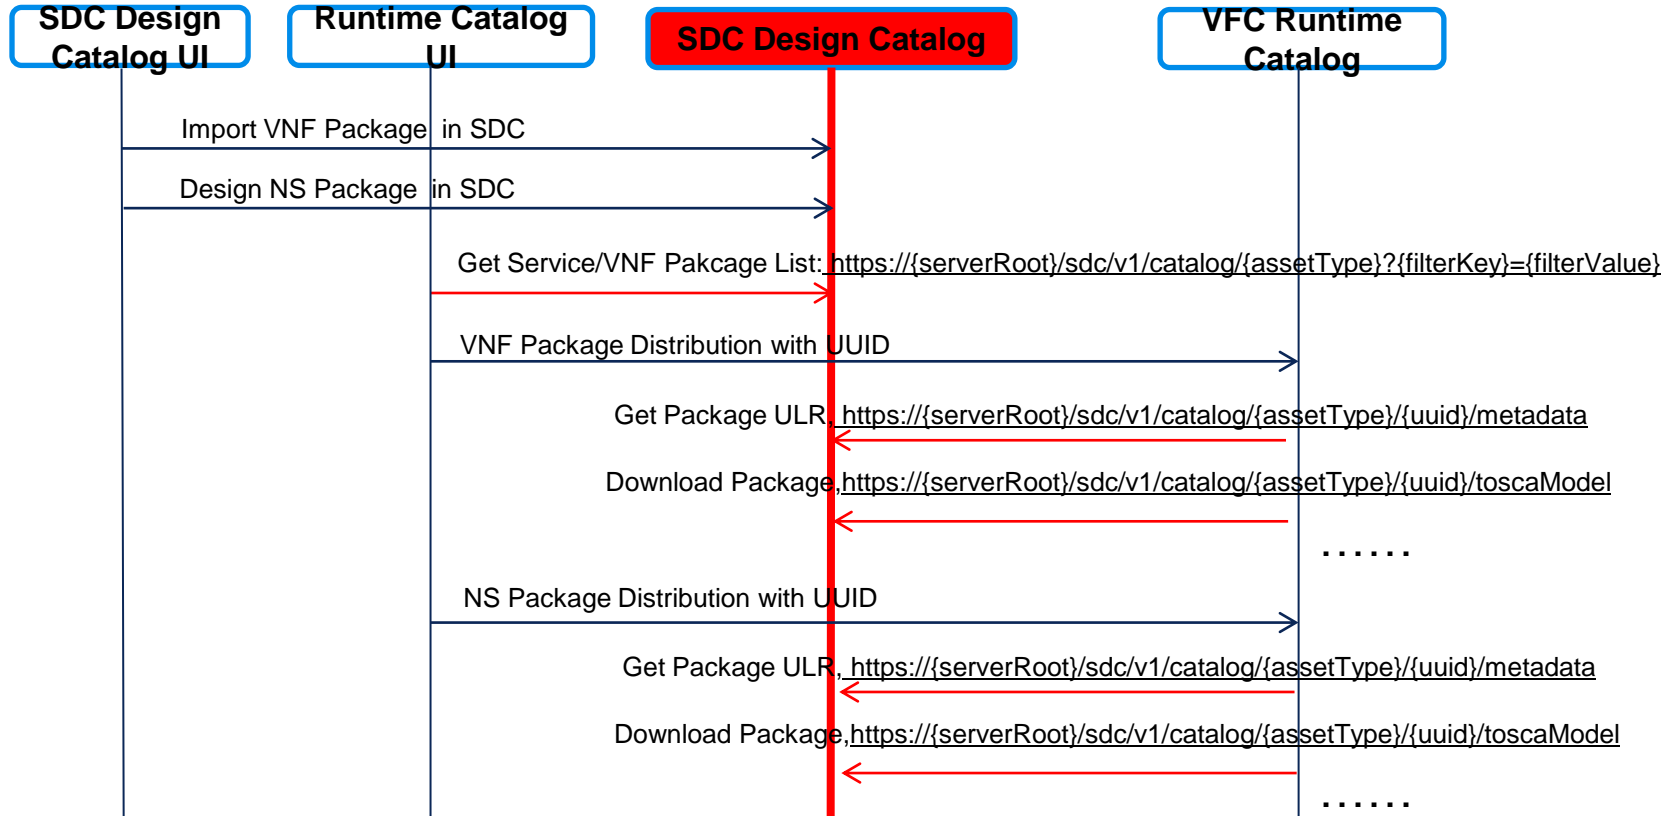

# ONAP SDC&VFC Integration Workflow

Maopeng Zhang ZTE

# R1 NS/VNF Package Distribution Concept

# R1 NS/VNF Package Distribution Workflow