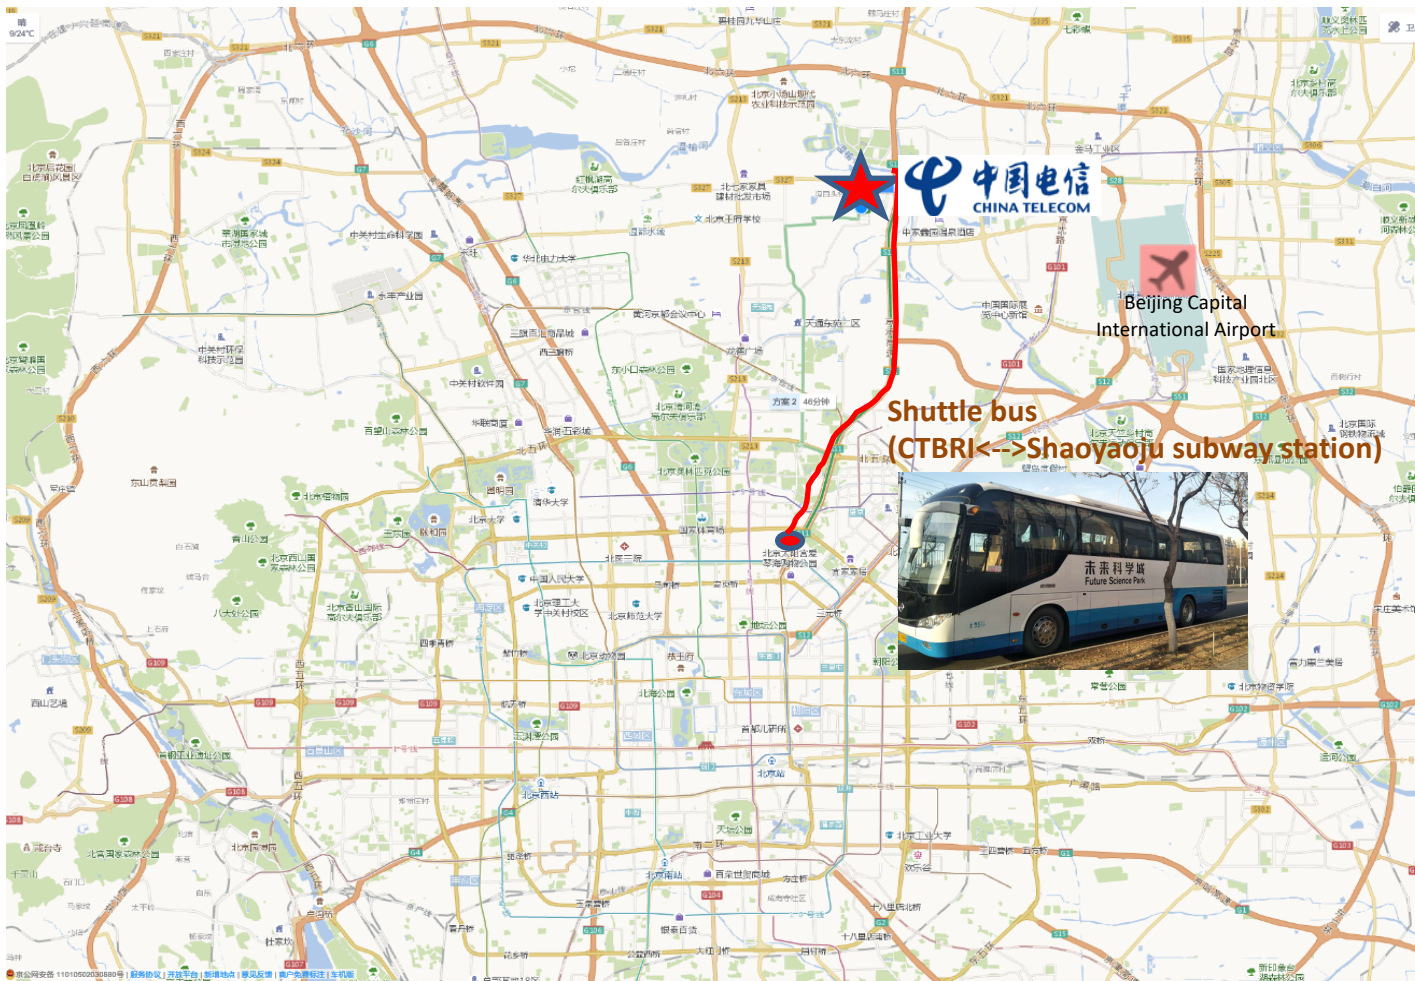

## 1. Full name and address:

**China Telecom Cooperation Limited Beijing Research Institute (CTBRI)**

Address: China Telecom Beijing Information Science & Technology Innovation Park,  
Southern Zone of Future Science & Technology City, Beiqijia Town, Changping District,  
Beijing, 102209, China

We will rent a shuttle bus from Shaoyaoju station (a railway station on line 10) to CTBRI in the morning and go back in the evening.