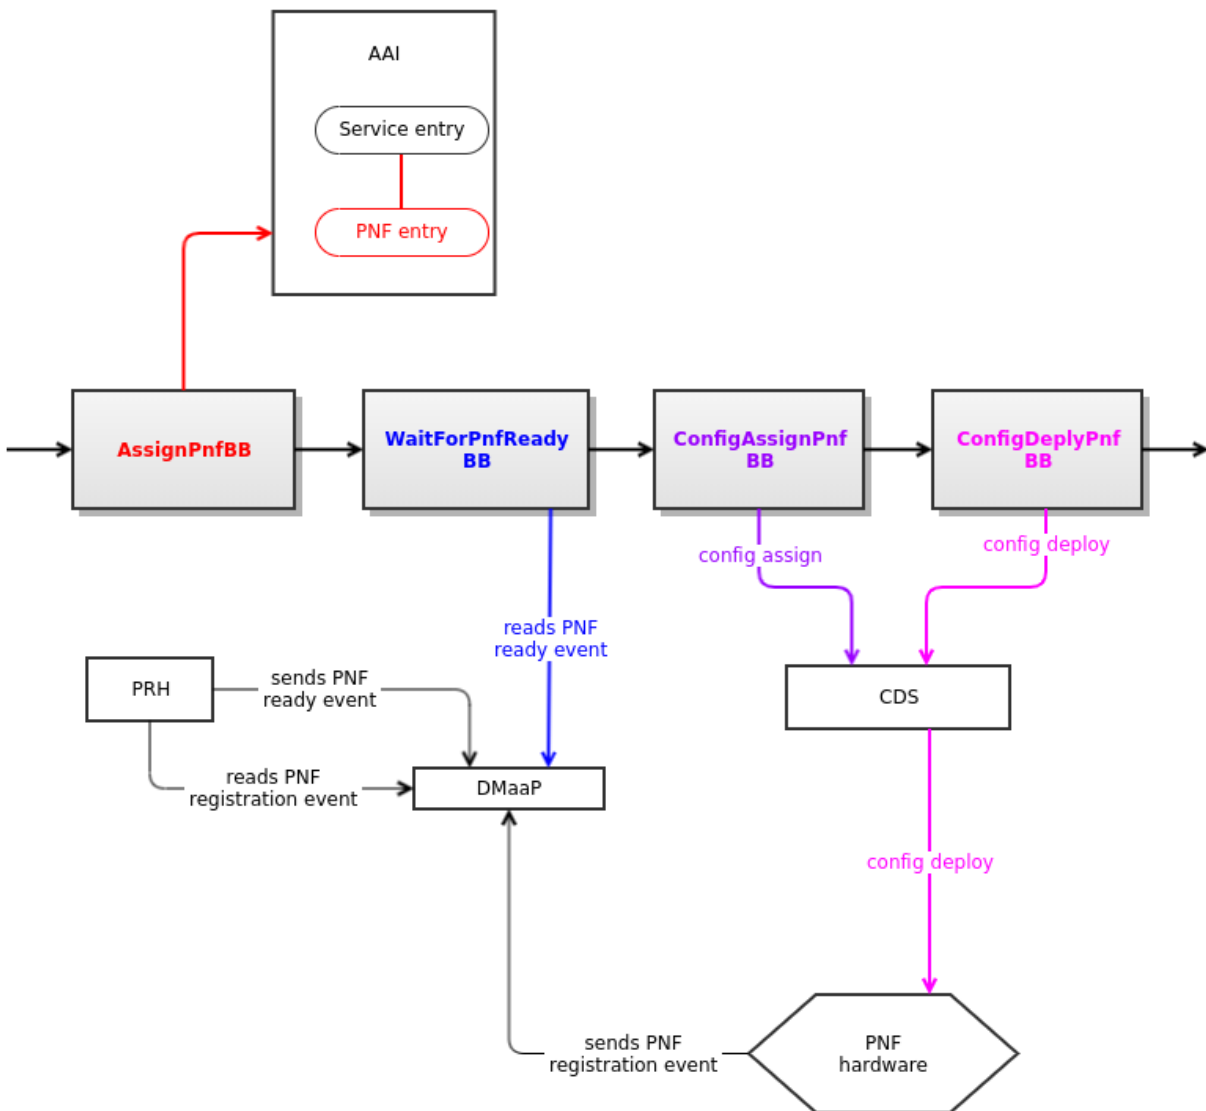

## [ONAP-2903] SO/GR - PNF PnP as Building Blocks

- Proposed building blocks
  - AssignPnfBB
  - WaitForPnfReadyBB
  - ConfigAssignPnfBB
  - ConfigDeployPnfBB

### Proposed building blocks

### AssignPnfBB

- Responsibility:
  - Creates PNF entry in AAI

- Makes a link in AAI between Service entry and PNF entry
- Currently implemented in CreateAndActivatePnfResource.bpmn

## WaitForPnfReadyBB

- Responsibility:
  - Waits for "PNF ready" event sent from PRH to DMaaP
- Currently implemented in CreateAndActivatePnfResource.bpmn